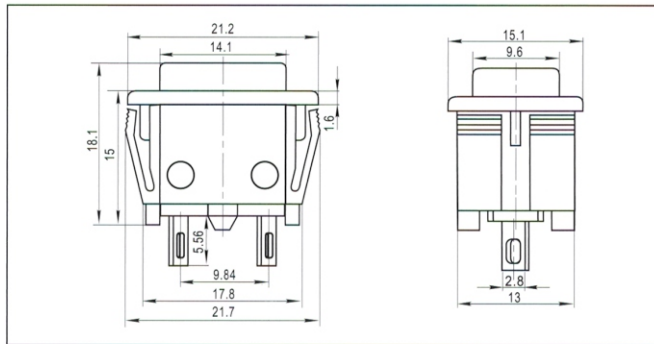

Since 1995, we focus on switches

10(4)A 250VAC T120/55
 5(2)A 250VAC 5E4
 6A 125/250VAC T85 1/4HP 250VAC

RL 5-4 - A - BK/BK - P26