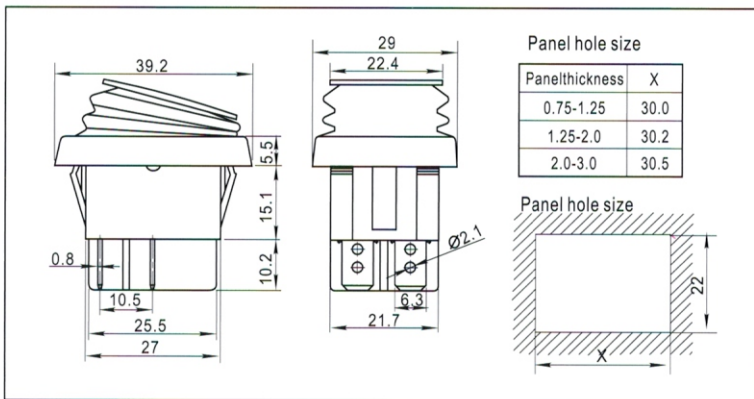

Since 1995, we focus on switches

16(8)A 250VAC T85/55 1E4
16A 125V 250VAC 3/4 HP

RL2(P) - 21/N - O - RE/BK - P1... (2)

Function		Cap Printing		Cap Color/Housing		Terminal		Votoge	
21/N	ON-OFF 4P W/Lamp	0	None	BK	Black		1	110VAC	
21	ON-OFF 4P	1		WT	White		2	220VAC	
22	ON-ON 6P	2		RE	Red		3	12VDC	
23	ON-OFF-ON 6P	3		OR	Orange		4	24VDC	
23(ON)	(ON)-OFF-ON 6P	4		GR	Green				
23(2xON)	(ON)-OFF-(ON) 6P	5		BL	Blue				
23/N	ON-OFF-ON			CHR	Chromed				